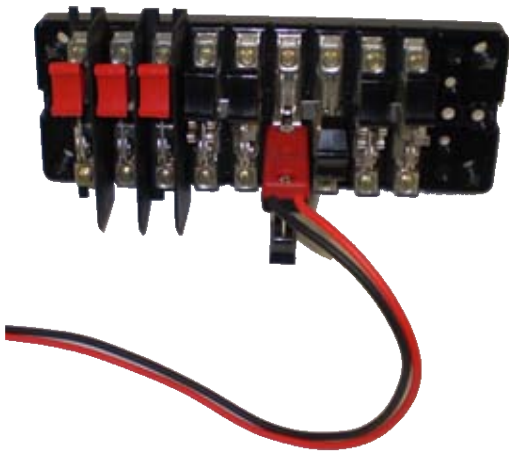

THE EASTERN SPECIALTY COMPANY

Metering. Leader... Since 1904

Catalog No. 1077

TESCO Test Plug

**TEST PLUG
CATALOG NO. 1077**

TESCO has newly redesigned our Test Plug for use with all test switch current test jacks, making testing quicker, safer and more accurate. Frequently used for in-service CT burden testing, and current injection when testing watt-hour meters, the Test Plug eliminates the possibility of opening current transformer secondaries. It's compact and polarized with convenient terminals for fastening leads. The Test Plug may also be used as an insulating plug.

Features

- 20 Amp Rating (with appropriate leads).
- Contour Molded Housing (for ease of use with insulated gloves).
- Works with most test switches and jacks.

TESCO - THE EASTERN SPECIALTY COMPANY

Canal Street & Jefferson Avenue · Bristol, PA 19007 · Phone: 800-762-8211 · 215-785-2338 · Fax: 215-781-0508