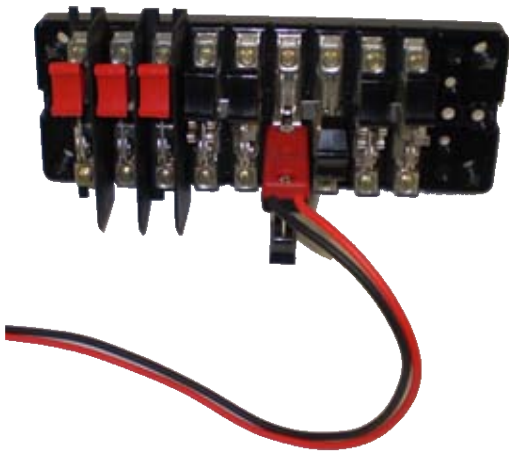

THE EASTERN SPECIALTY COMPANY

Metering. Leader... Since 1904

Catalog No. 1077

TESCO Test Plug

**TEST PLUG
CATALOG NO. 1077**

TESCO has newly redesigned our Test Plug for use with all test switch current test jacks, making testing quicker, safer and more accurate. Frequently used for in-service CT burden testing, and current injection when testing watt-hour meters, the Test Plug eliminates the possibility of opening current transformer secondaries. It's compact and polarized with convenient terminals for fastening leads. The Test Plug may also be used as an insulating plug.

Features

- 40 Amp Rating (with appropriate leads).
- Contour Molded Housing (for ease of use with insulated gloves).
- Works with most test switches and jacks.

TESCO - THE EASTERN SPECIALTY COMPANY

Canal Street & Jefferson Avenue · Bristol, PA 19007 · Phone: 800-762-8211 · 215-785-2338 · Fax: 215-781-0508